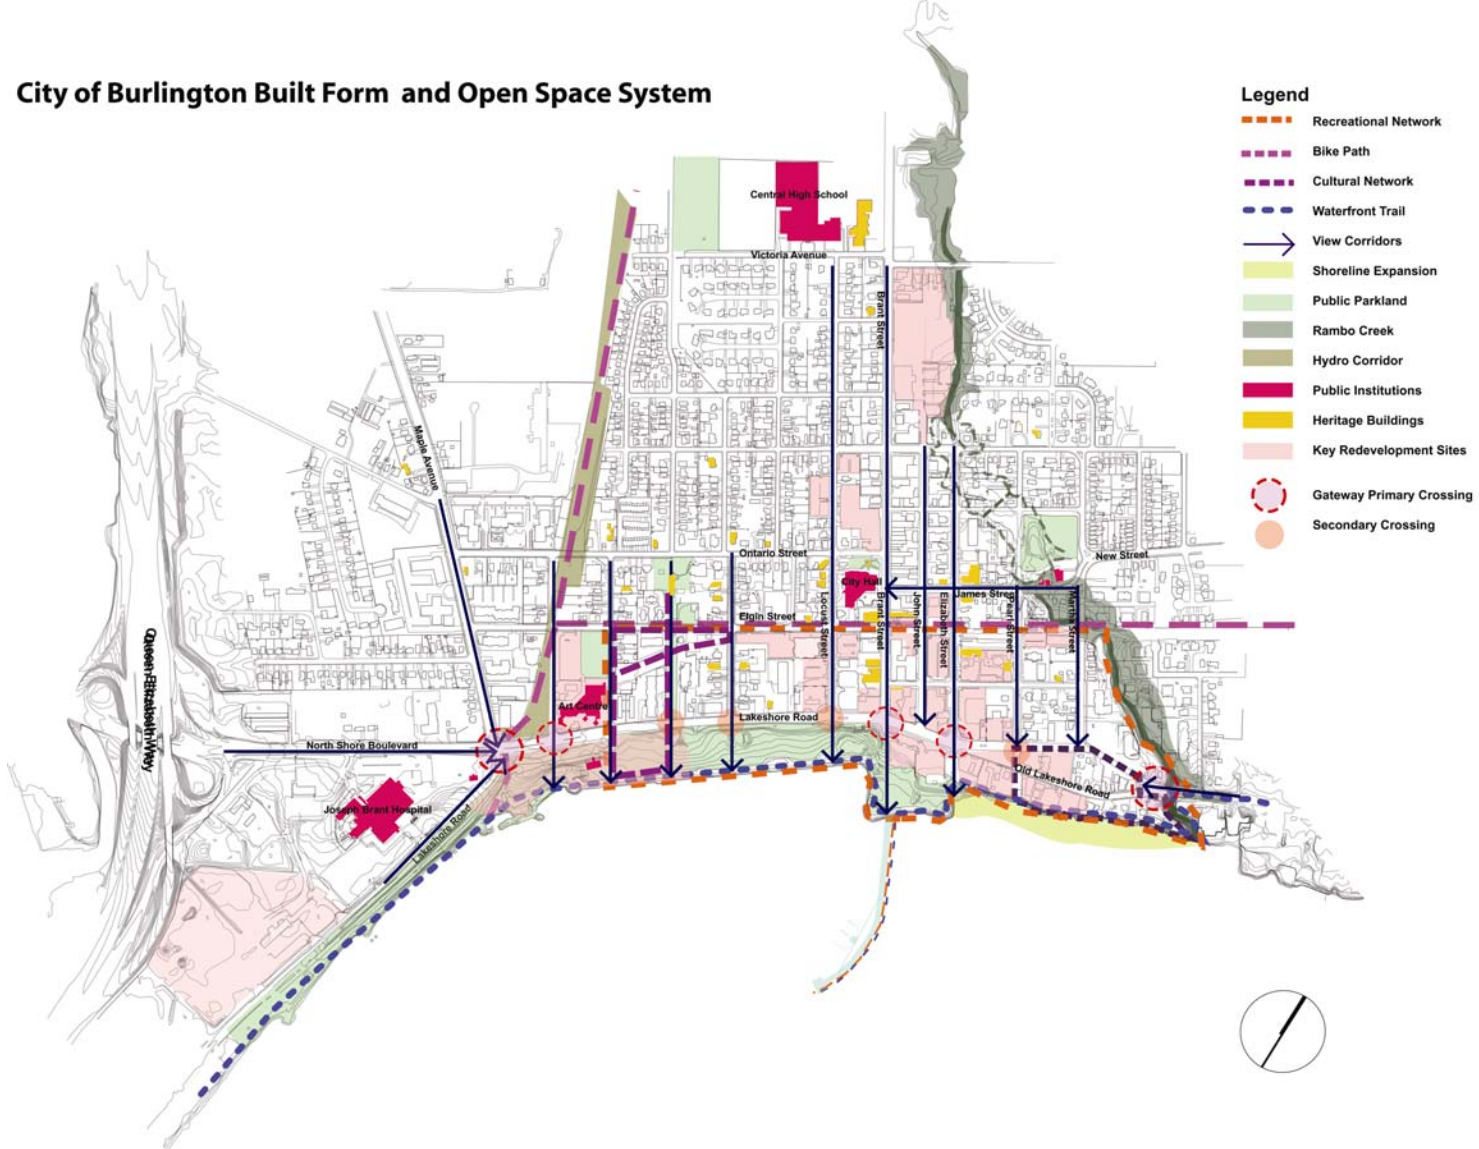

City of Burlington Attractions, Landmarks and Public Buildings

City of Burlington Built Form and Open Space System

- Legend**
- - - Recreational Network
 - - - Bike Path
 - - - Cultural Network
 - - - Waterfront Trail
 - View Corridors
 - Shoreline Expansion
 - Public Parkland
 - Rambo Creek
 - Hydro Corridor
 - Public Institutions
 - Heritage Buildings
 - Key Redevelopment Sites
 - Gateway Primary Crossing
 - Secondary Crossing

City of Burlington Area Precincts

City of Burlington Redevelopment Sites

City of Burlington Parks, Trails and Open Space System

Legend

- - - Recreational Network
- - - Bike Path
- - - Cultural Network
- - - Waterfront Trail
- View Corridors
- Shoreline Expansion
- Public Parkland
- Rambo Creek
- Hydro Corridor
- Public Institutions
- Heritage Buildings
- Gateway Primary Crossing
- Secondary Crossing

City of Burlington Vehicular Transit Network

Legend

- Public Institutions
- Major Vehicular Access/Entrances
- Transit Terminal
- Visitor's Centre/Parking Structure
- Parking Lots
- Gateway