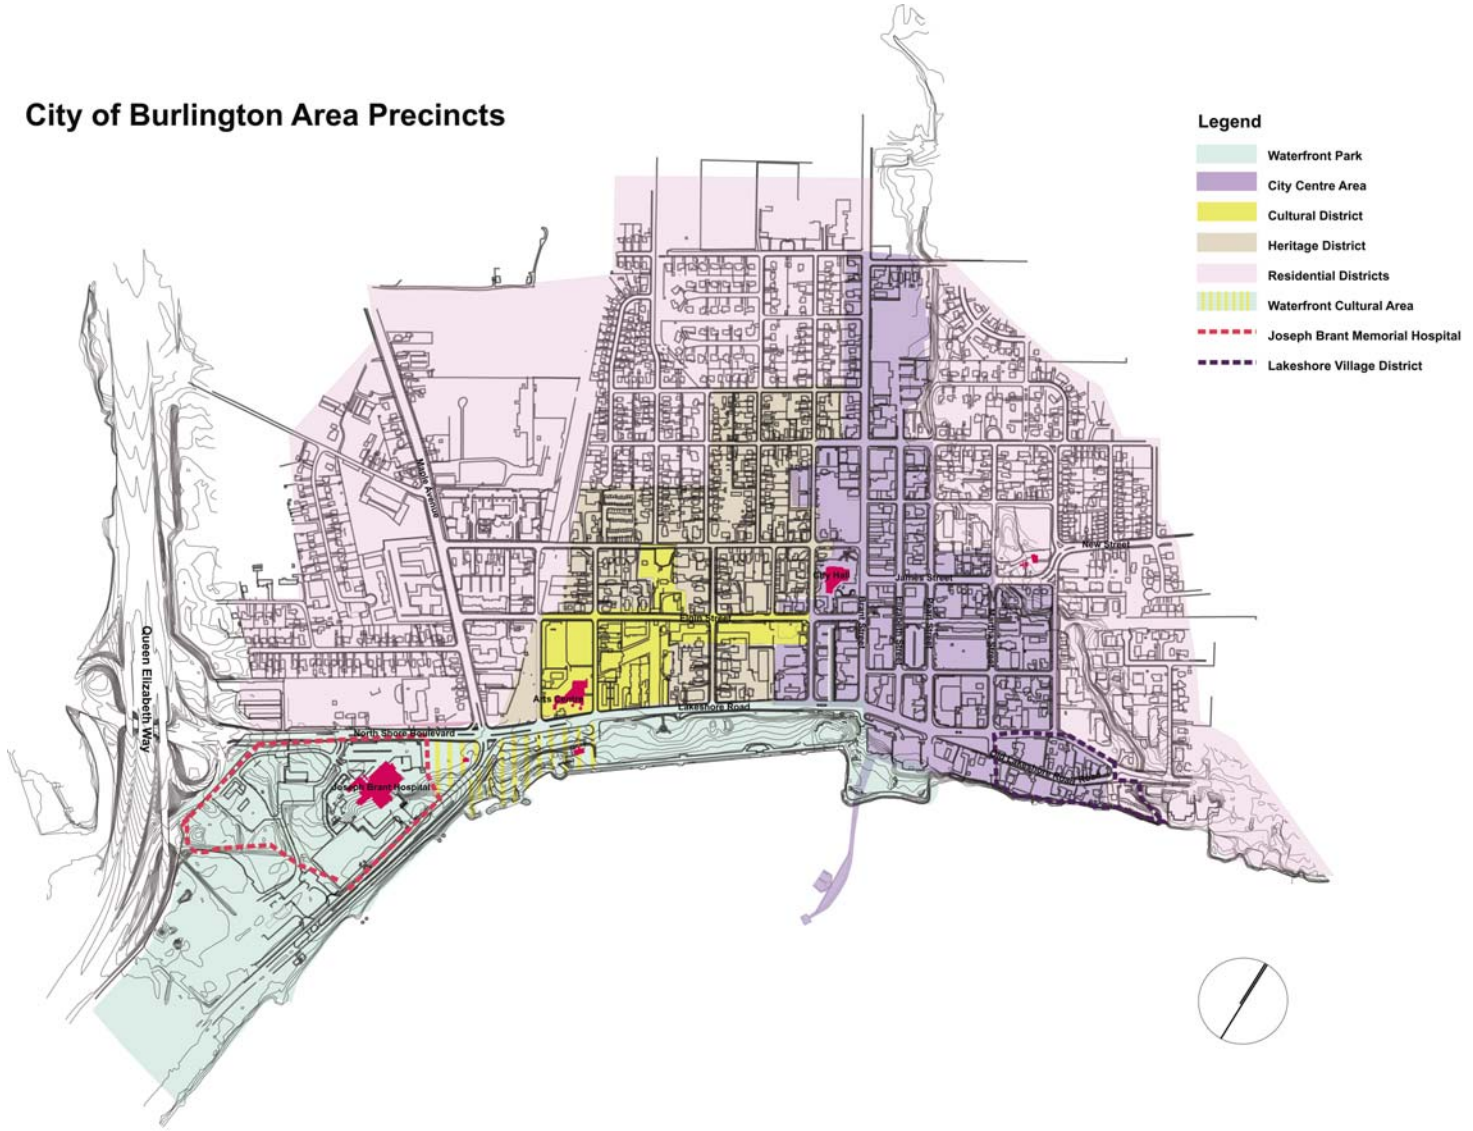

City of Burlington Attractions, Landmarks and Public Buildings

City of Burlington Built Form and Open Space System

- Legend**
- - - Recreational Network
 - - - Bike Path
 - - - Cultural Network
 - - - Waterfront Trail
 - View Corridors
 - Shoreline Expansion
 - Public Parkland
 - Rambo Creek
 - Hydro Corridor
 - Public Institutions
 - Heritage Buildings
 - Key Redevelopment Sites
 - Gateway Primary Crossing
 - Secondary Crossing

City of Burlington Area Precincts

City of Burlington Redevelopment Sites

City of Burlington Parks, Trails and Open Space System

Legend

- - - Recreational Network
- - - Bike Path
- - - Cultural Network
- - - Waterfront Trail
- View Corridors
- Shoreline Expansion
- Public Parkland
- Rambo Creek
- Hydro Corridor
- Public Institutions
- Heritage Buildings
- Gateway Primary Crossing
- Secondary Crossing

City of Burlington Vehicular Transit Network

Legend

- Public Institutions
- Major Vehicular Access/Entrances
- Transit Terminal
- Visitor's Centre/Parking Structure
- Parking Lots
- Gateway