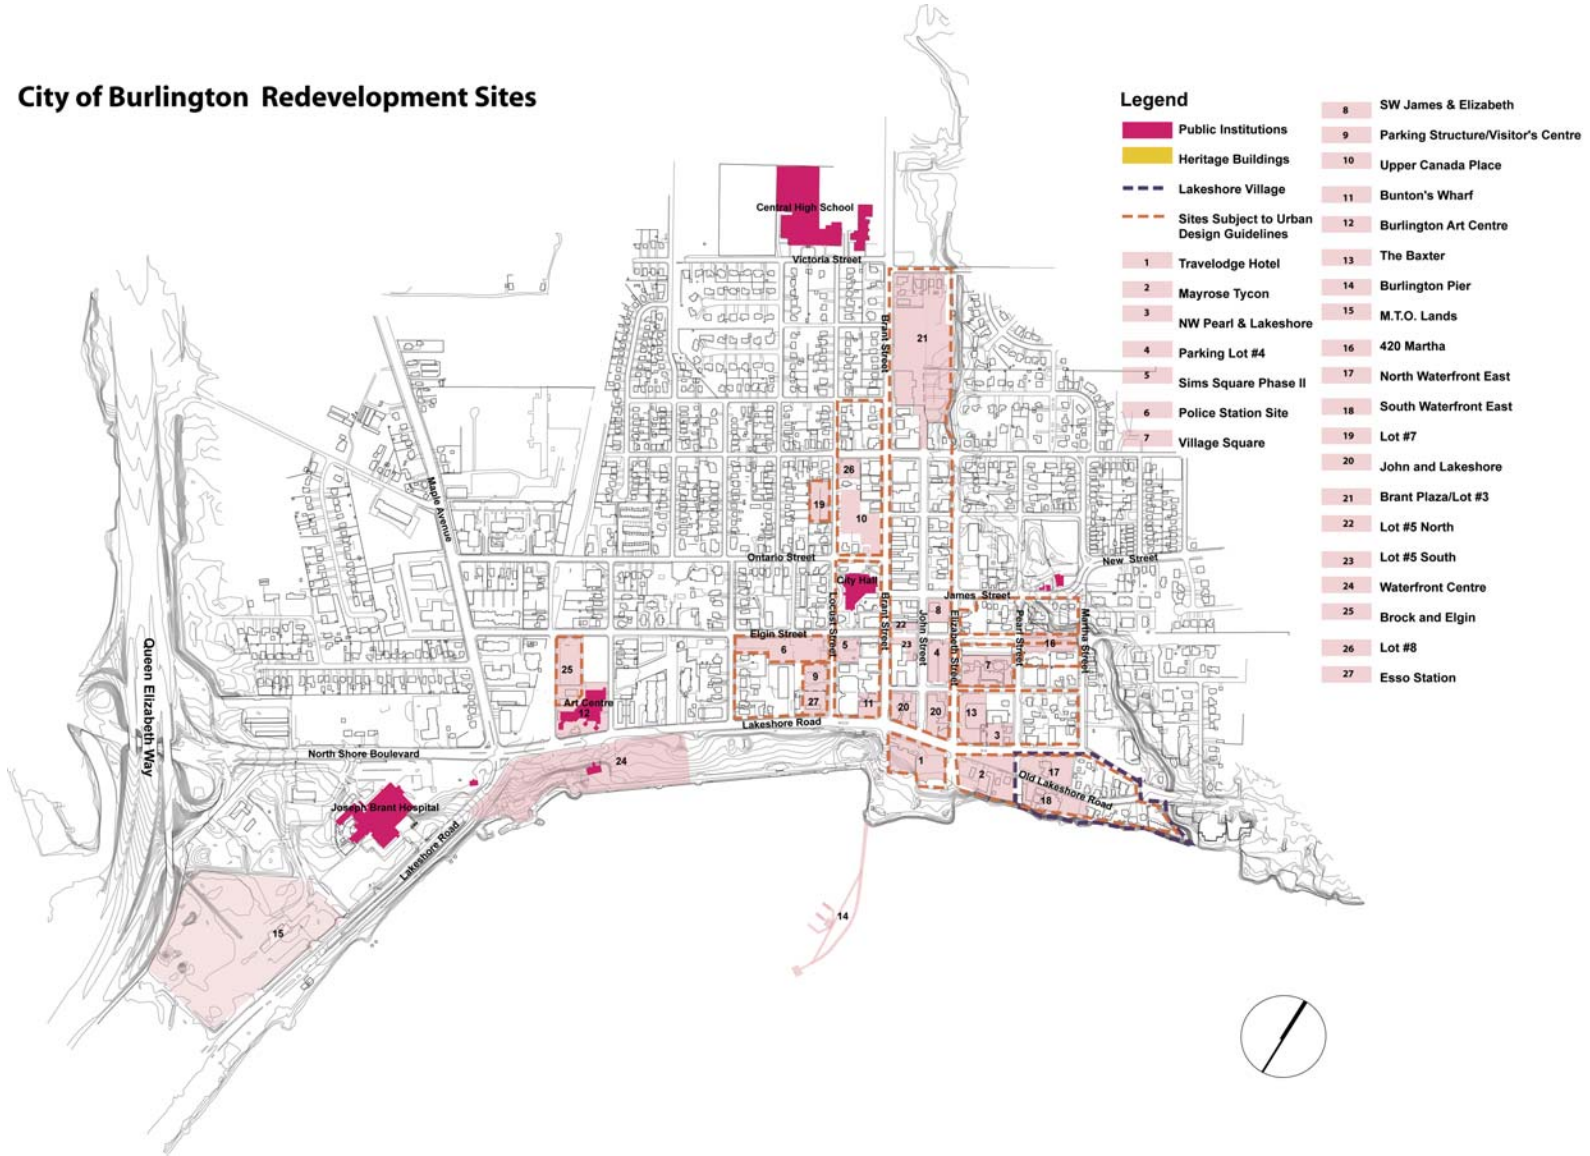

City of Burlington Attractions, Landmarks and Public Buildings

City of Burlington Built Form and Open Space System

- Legend**
- - - Recreational Network
 - - - Bike Path
 - - - Cultural Network
 - - - Waterfront Trail
 - View Corridors
 - Shoreline Expansion
 - Public Parkland
 - Rambo Creek
 - Hydro Corridor
 - Public Institutions
 - Heritage Buildings
 - Key Redevelopment Sites
 - Gateway Primary Crossing
 - Secondary Crossing

City of Burlington Area Precincts

City of Burlington Redevelopment Sites

City of Burlington Parks, Trails and Open Space System

Legend

- - - Recreational Network
- - - Bike Path
- - - Cultural Network
- - - Waterfront Trail
- View Corridors
- Shoreline Expansion
- Public Parkland
- Rambo Creek
- Hydro Corridor
- Public Institutions
- Heritage Buildings
- Gateway Primary Crossing
- Secondary Crossing

City of Burlington Vehicular Transit Network

Legend

- Public Institutions
- Major Vehicular Access/Entrances
- Transit Terminal
- Visitor's Centre/Parking Structure
- Parking Lots
- Gateway