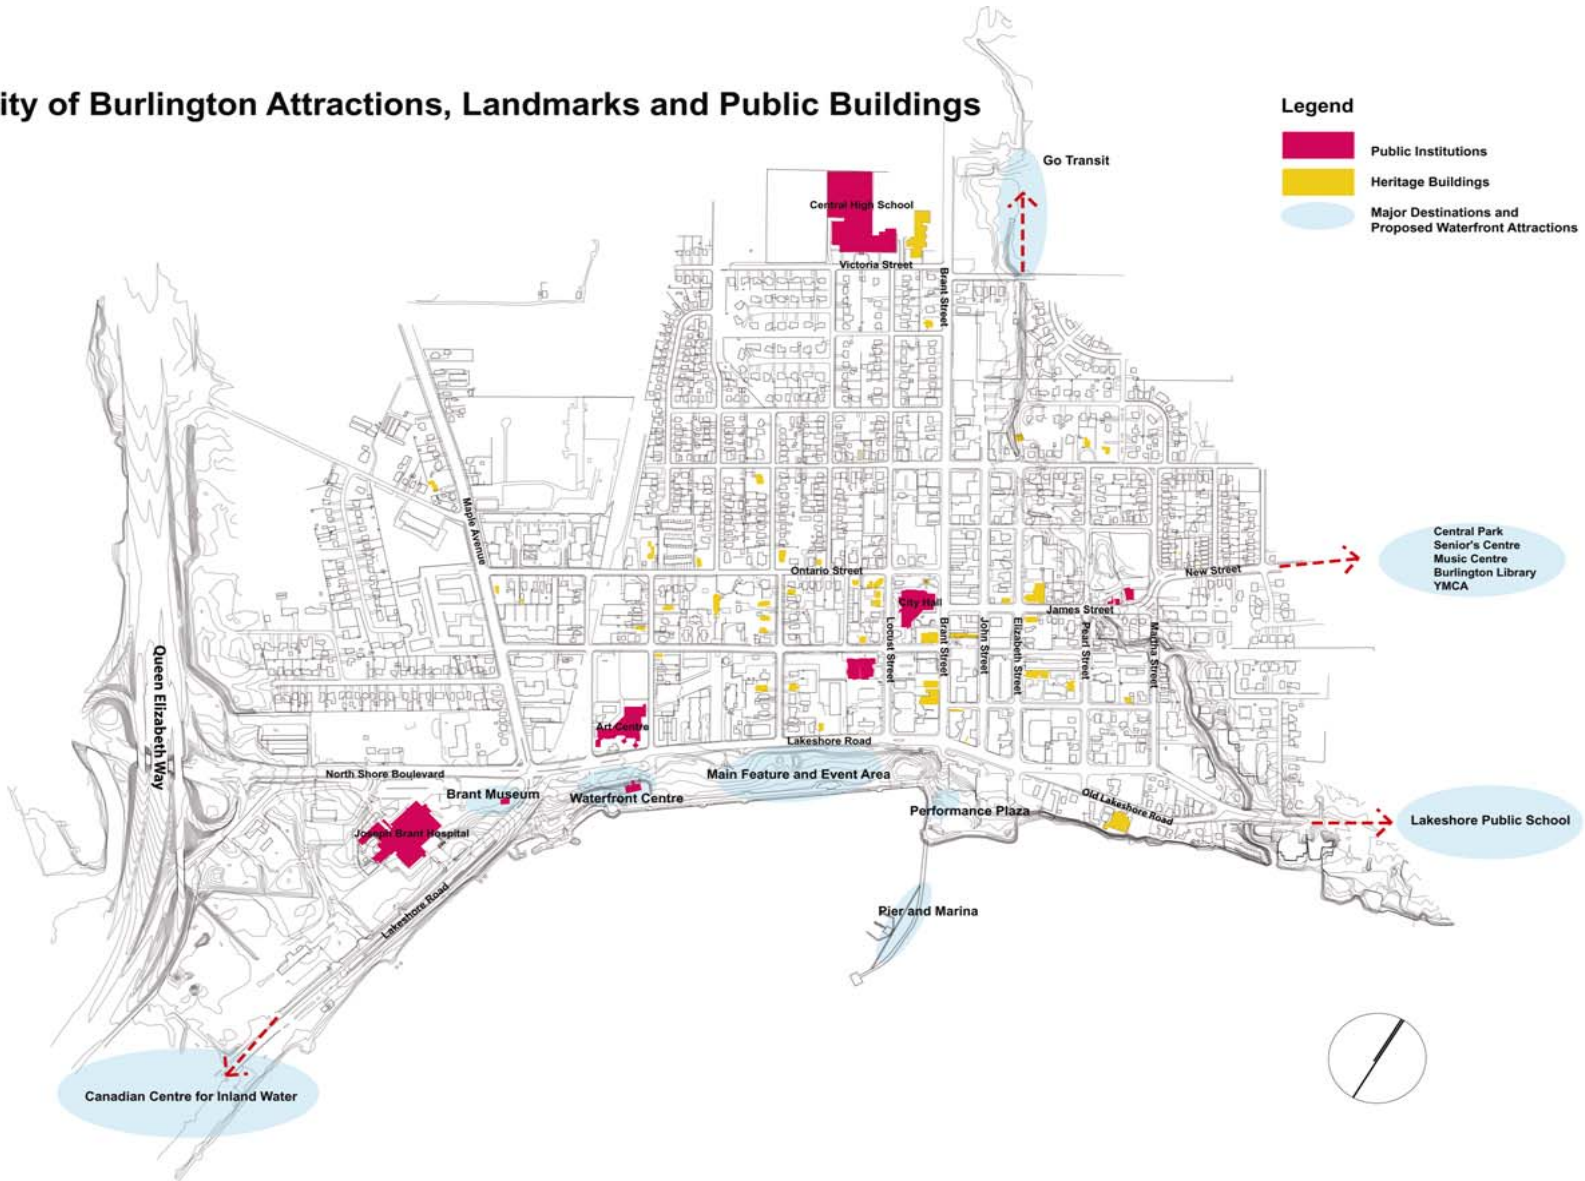

City of Burlington Attractions, Landmarks and Public Buildings

City of Burlington Built Form and Open Space System

- Legend**
- - - Recreational Network
 - - - Bike Path
 - - - Cultural Network
 - - - Waterfront Trail
 - View Corridors
 - Shoreline Expansion
 - Public Parkland
 - Rambo Creek
 - Hydro Corridor
 - Public Institutions
 - Heritage Buildings
 - Key Redevelopment Sites
 - Gateway Primary Crossing
 - Secondary Crossing

City of Burlington Area Precincts

City of Burlington Redevelopment Sites

City of Burlington Parks, Trails and Open Space System

Legend

- - - Recreational Network
- - - Bike Path
- - - Cultural Network
- - - Waterfront Trail
- View Corridors
- Shoreline Expansion
- Public Parkland
- Rambo Creek
- Hydro Corridor
- Public Institutions
- Heritage Buildings
- Gateway Primary Crossing
- Secondary Crossing

City of Burlington Vehicular Transit Network

Legend

- Public Institutions
- Major Vehicular Access/Entrances
- Transit Terminal
- Visitor's Centre/Parking Structure
- Parking Lots
- Gateway