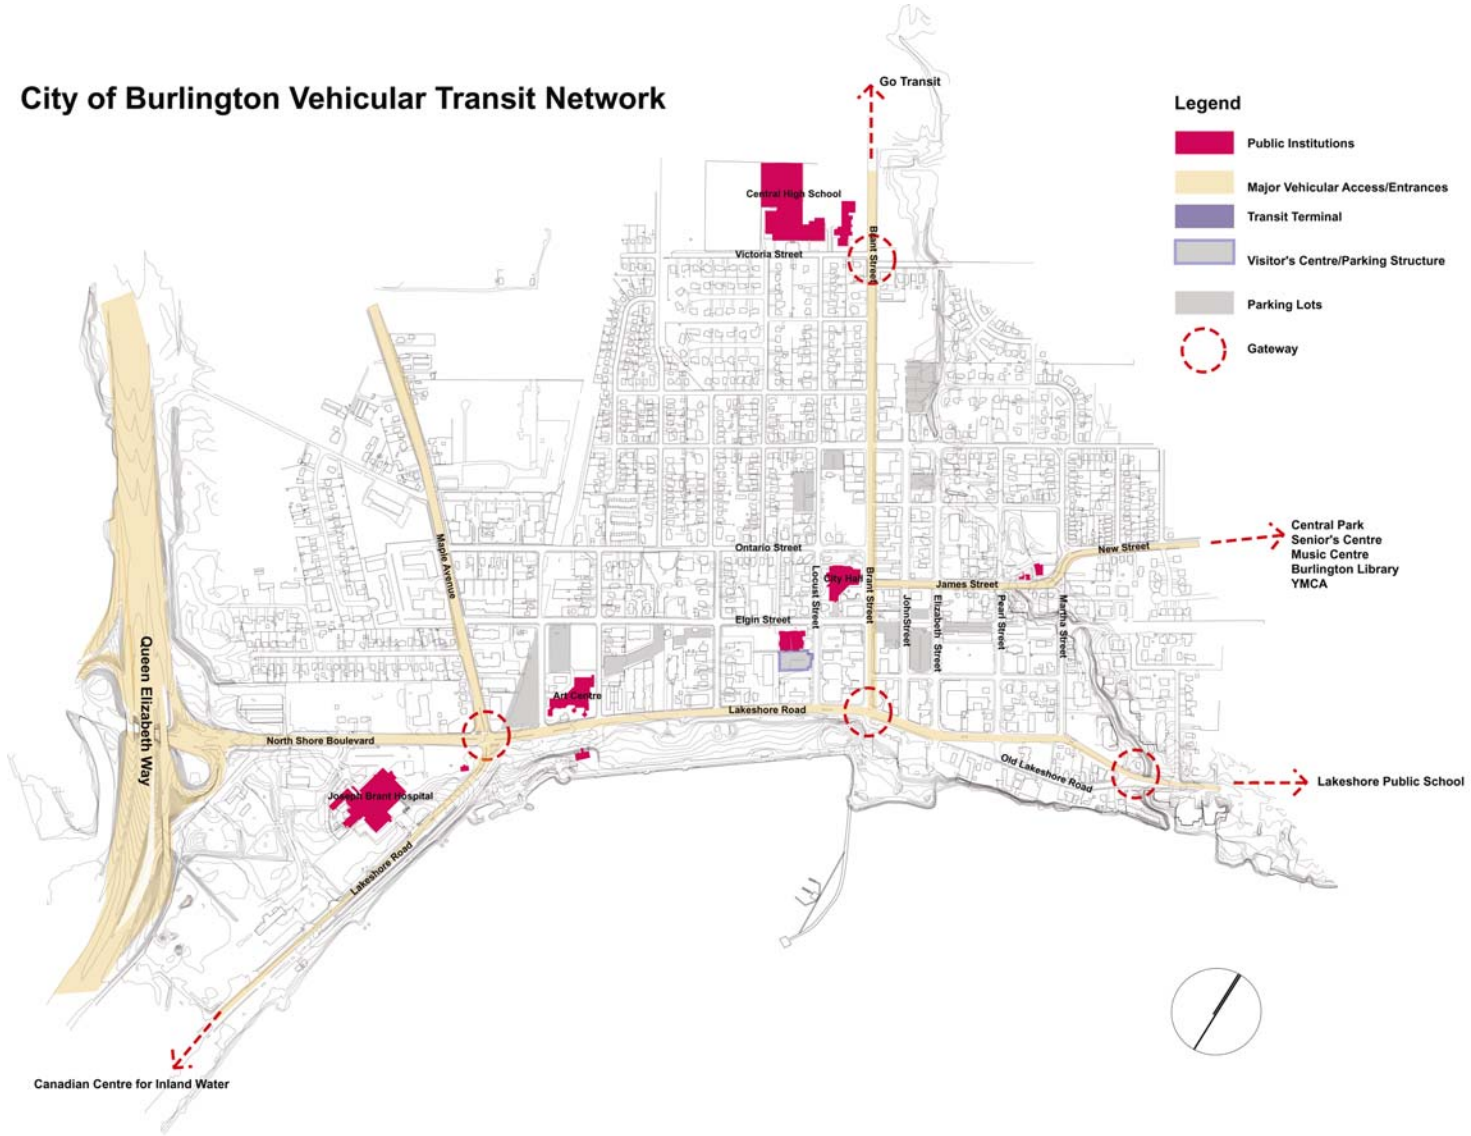

City of Burlington Attractions, Landmarks and Public Buildings

City of Burlington Built Form and Open Space System

- Legend**
- - - Recreational Network
 - - - Bike Path
 - - - Cultural Network
 - - - Waterfront Trail
 - View Corridors
 - Shoreline Expansion
 - Public Parkland
 - Rambo Creek
 - Hydro Corridor
 - Public Institutions
 - Heritage Buildings
 - Key Redevelopment Sites
 - Gateway Primary Crossing
 - Secondary Crossing

City of Burlington Area Precincts

City of Burlington Redevelopment Sites

City of Burlington Parks, Trails and Open Space System

Legend

- - - Recreational Network
- - - Bike Path
- - - Cultural Network
- - - Waterfront Trail
- View Corridors
- Shoreline Expansion
- Public Parkland
- Rambo Creek
- Hydro Corridor
- Public Institutions
- Heritage Buildings
- Gateway Primary Crossing
- Secondary Crossing

City of Burlington Vehicular Transit Network

Legend

- Public Institutions
- Major Vehicular Access/Entrances
- Transit Terminal
- Visitor's Centre/Parking Structure
- Parking Lots
- Gateway