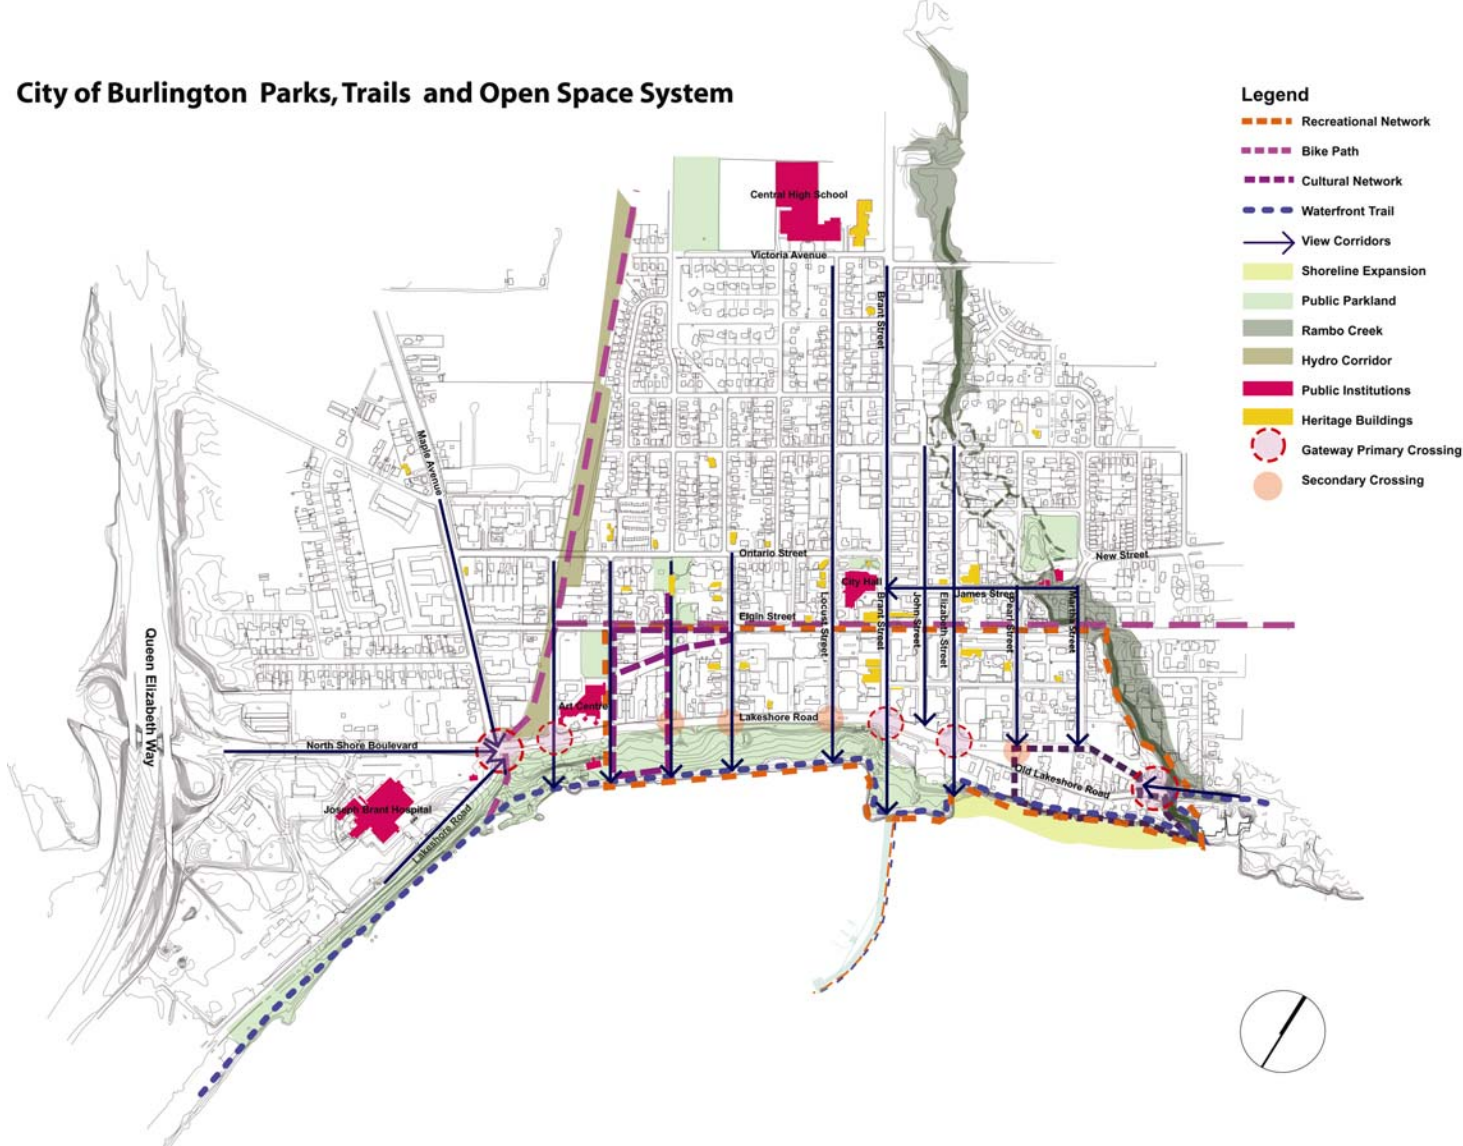

City of Burlington Attractions, Landmarks and Public Buildings

City of Burlington Built Form and Open Space System

- Legend**
- - - Recreational Network
 - - - Bike Path
 - - - Cultural Network
 - - - Waterfront Trail
 - View Corridors
 - Shoreline Expansion
 - Public Parkland
 - Rambo Creek
 - Hydro Corridor
 - Public Institutions
 - Heritage Buildings
 - Key Redevelopment Sites
 - Gateway Primary Crossing
 - Secondary Crossing

City of Burlington Area Precincts

City of Burlington Redevelopment Sites

City of Burlington Parks, Trails and Open Space System

Legend

- - - Recreational Network
- - - Bike Path
- - - Cultural Network
- - - Waterfront Trail
- View Corridors
- Shoreline Expansion
- Public Parkland
- Rambo Creek
- Hydro Corridor
- Public Institutions
- Heritage Buildings
- Gateway Primary Crossing
- Secondary Crossing

City of Burlington Vehicular Transit Network

Legend

- Public Institutions
- Major Vehicular Access/Entrances
- Transit Terminal
- Visitor's Centre/Parking Structure
- Parking Lots
- Gateway